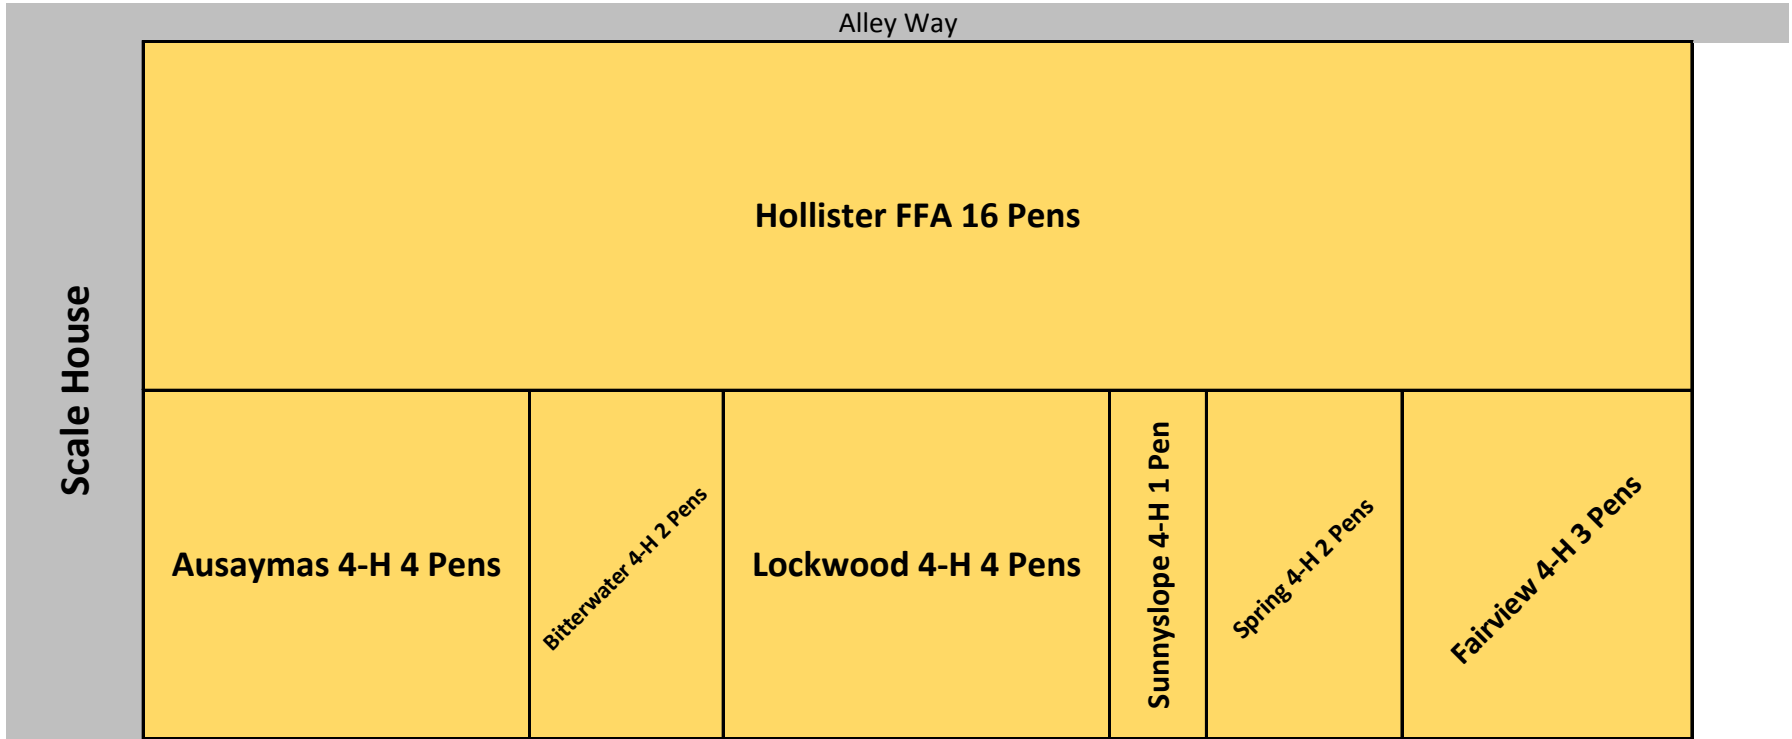

"E" Barn East Side

E-13

E-1

"E" Barn West Side

E-28

E-15

Alley Way

Cienega 4-H 19 Pens

King City Rural 4-H 3 Pens

King City FFA 3 Pens

Santa Ana 4-H 11 Pens

Salinas FFA 2 Pens

Dairy Goats, Market Goats & Lambs/Breeders

San Benito County Fair Stall Assignments 2023

"F" Barn East Side

F-11

F-1

Scale House		Alley Way									
		Chular 4-H Dairy Goats 3 Pens			AG History 4-H Market Goats 2 Pens	AG History 4-H Dairy Goats 1 Pen	Ausaymas 4-H Dairy Goats 1 Pen	Bitterwater 4-H Dairy Goats 1 Pen	Santa Ana 4-H Dairy Goats 1 Pen	Fairview 4-H Dairy Goats 1 Pen	Fairview 4-H Market Lambs 2 Pens
Chular 4-H Market Goats 2 Pens		Gonzales 4-H Market Goats 1 Pen	Ausaymas 4-H Market Lambs 7 Pens				Santa Ana 4-H Market Lambs 4 Pens				

"F" Barn West Side

F-13

F-24

Alley Way						
Hollister FFA Market Lambs 8 Pens			San Juan 4-H Market Lambs 2 Pens	Paicenes Clover 4-H Market Lambs 2 Pens	Lone Tree 4-H Market Lambs 2 Pens	Cienega 4-H Market Lambs 2 Pens
King City FFA Market Lambs 2 Pens	AG History 4-H Market Lambs 3 Pens	Aptos 4-H Market Lambs 3 Pens	Bitterwater 4-H Market Lambs 3 Pens	Gonzales 4-H Market Lambs 2 Pens	Spring 4-H Market Lambs 3 Pens	