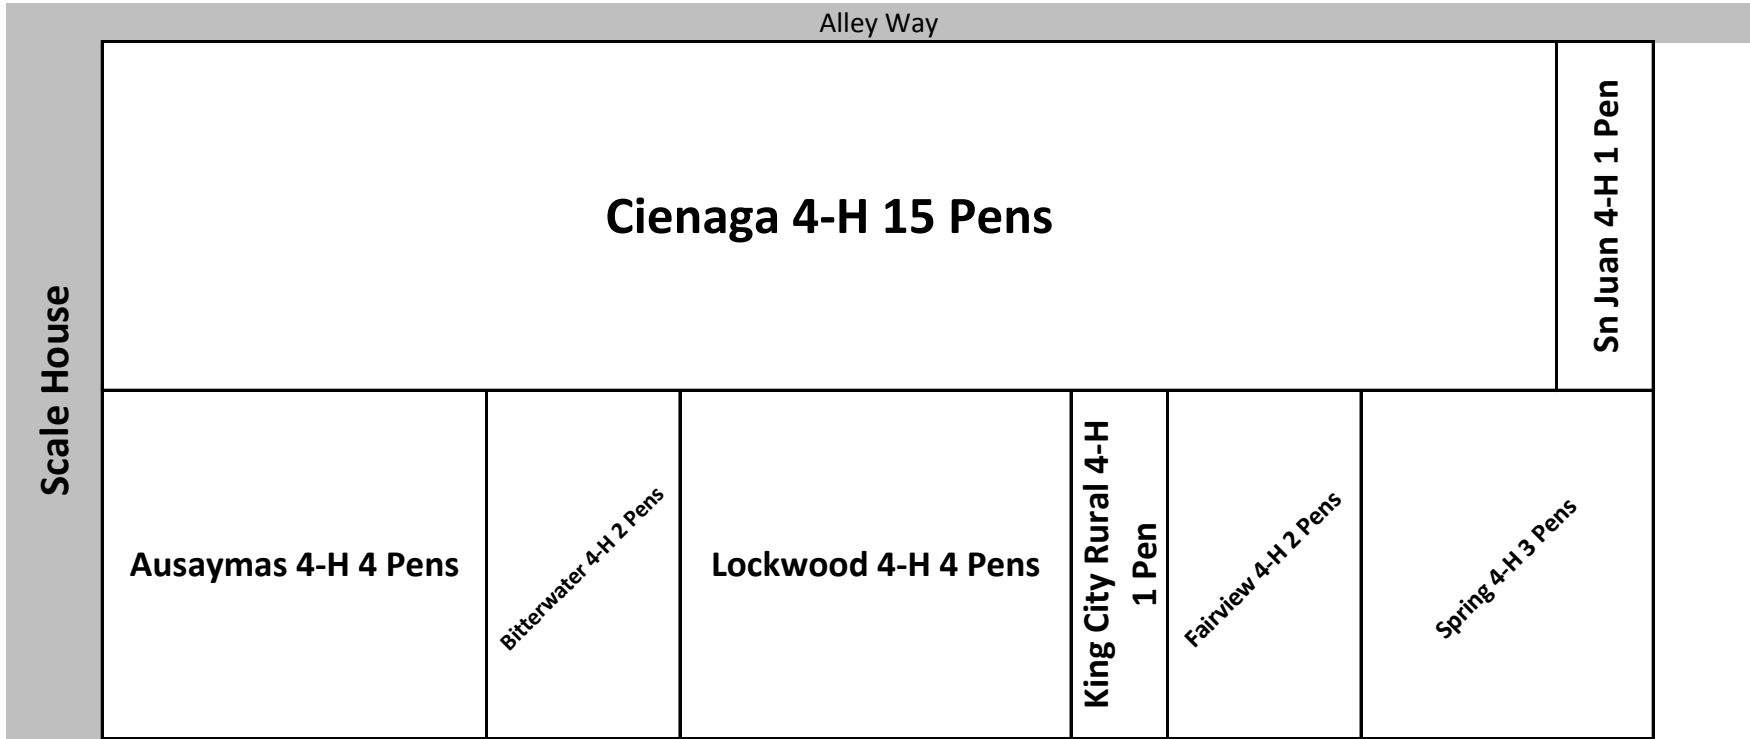

"E" Barn East Side

E-13

E-1

**Dairy Goats**  
**Market Goats**

**"E" Barn West Side**

E-28

E-15

Alley Way	
Milking Pen	Hollister FFA 11 Pens
Fairview 4-H 2 Pens	
Santa Ana 4-H 1 Pen	
San Benancio 4-H 1 Pen	
Chular 4-H 1 Pen	
Emmanue Gonzalez 1 Pen	
	Santa Ana 4-H 7 Pens
	Royal Oaks 4-H 1 Pen
	Rancho San Juan FFA 1 Pen
	Gonzales FFA 1 Pen
	King City FFA 1 Pen

**Market Lamb/Breeders**

San Benito County Fair Stall Assignments 2022

**"F" Barn West Side**

F-11

F-1

<b>Scale House</b>	Alley Way										
	<b>Ausaymus 4-H 3 Pens</b>	<b>Aptos 4-H 4-H 3 Pens</b>		<b>Gonzales FFA 1 Pen</b>	<b>Hollister FFA 10 Pens</b>						
<b>AG History 4-H 4 Pens</b>	<b>Bitterwater 4-H 1 Pen</b>	<b>Chular 4-H 1 pen</b>	<b>King City Rural 4-H 1 Pen</b>	<b>Lone Tree 4-H 1 Pen</b>	<b>Pacheco 4-H 1 Pen</b>	<b>Paicines Clover 4-H 1 pen</b>	<b>San Juan 4-H 2 Pens</b>	<b>Santa Ana 4-H 2 Pens</b>	<b>Spring 4-H 1 Pen</b>	<b>Abigail Sanchez 1 Pen</b>	